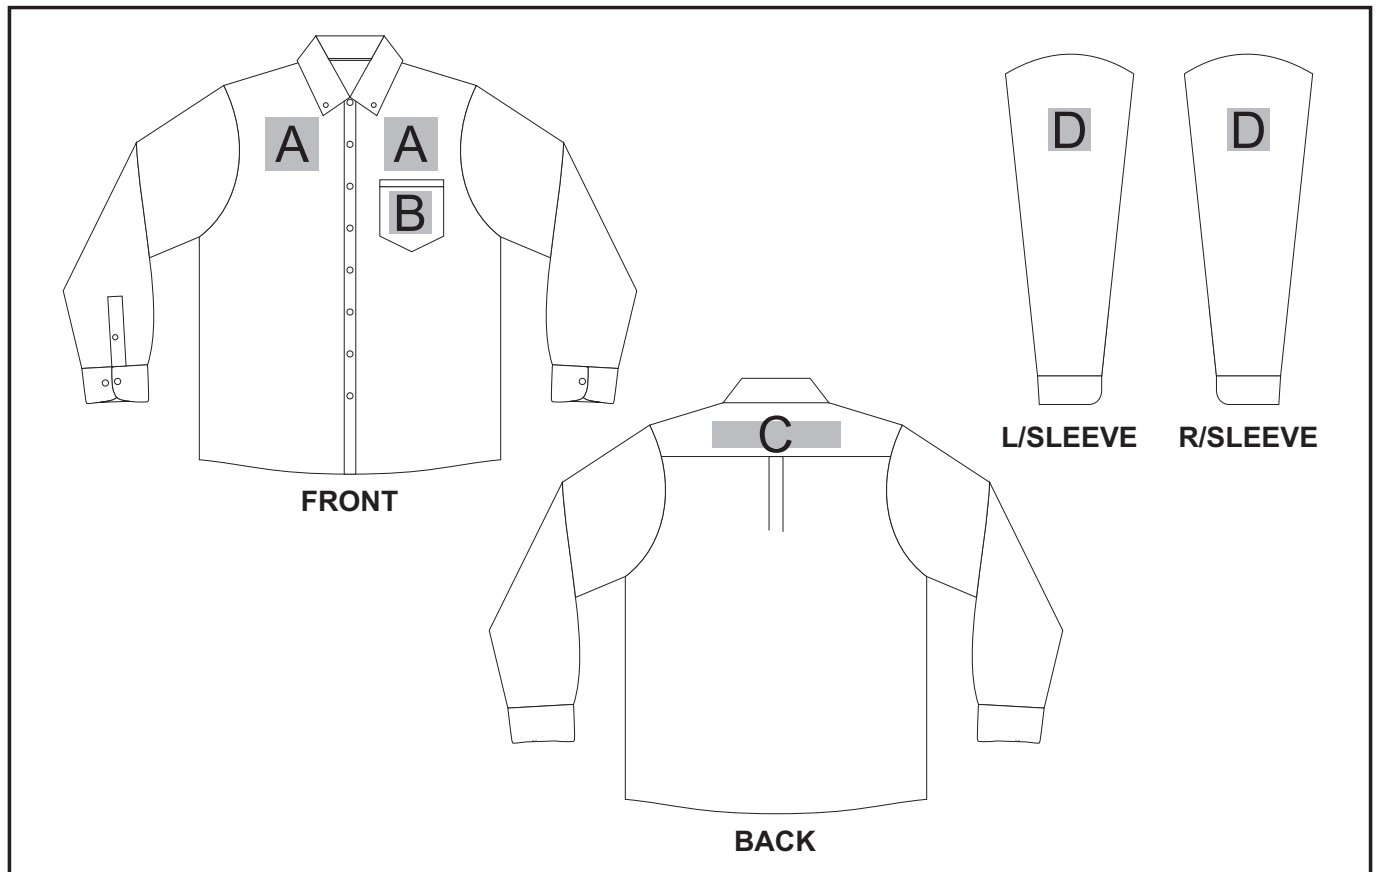

BAS-11206

Mens Long Sleeve Casablanca Shirt

Need to know:

- Includes 1-Position Embroidery **OR** 1-Position Digital Transfer (setup fees apply)
- **Cannot guarantee a 100% straight branding on any clothing item with check or stripe detail.**
- **DTC/EMB** inclusive Parameters: Left/Right Chest or Back = 100mm x 100mm

Branding Options:

Position A

1. Embroidery (EMB) - 9 Colour
Size: 100mm wide x 100mm high
2. Digital Transfer (DTC) - Full Colour
Size: 100mm wide x 100mm high

Position B

1. Digital Transfer (DTC) - Full Colour
Size: 80mm wide x 80mm high

Position C

1. Embroidery (EMB) - 9 Colour
Size: 240mm wide x 50mm high
2. Digital Transfer (DTC) - Full Colour
Size: 210mm wide x 50mm high

Position D

1. Embroidery (EMB) - 9 Colour
Size: 80mm wide x 80mm high
2. Digital Transfer (DTC) - Full Colour
Size: 80mm wide x 80mm high